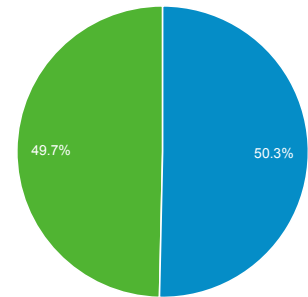

### Overview

Sessions  
**1,048,964**

Users  
**608,881**

Pageviews  
**3,050,946**

Pages / Session  
**2.91**

Avg. Session Duration  
**00:02:17**

Bounce Rate  
**50.22%**

% New Sessions  
**49.64%**

Returning Visitor (blue) New Visitor (green)

Browser	Sessions	% Sessions
1. Internet Explorer	300,091	28.61%
2. Safari	296,852	28.30%
3. Chrome	255,835	24.39%
4. Firefox	77,595	7.40%
5. Android Browser	56,249	5.36%
6. SiteCon Browser	38,165	3.64%
7. Safari (in-app)	8,865	0.85%
8. Amazon Silk	7,045	0.67%
9. BlackBerry	2,563	0.24%
10. Opera	2,155	0.21%